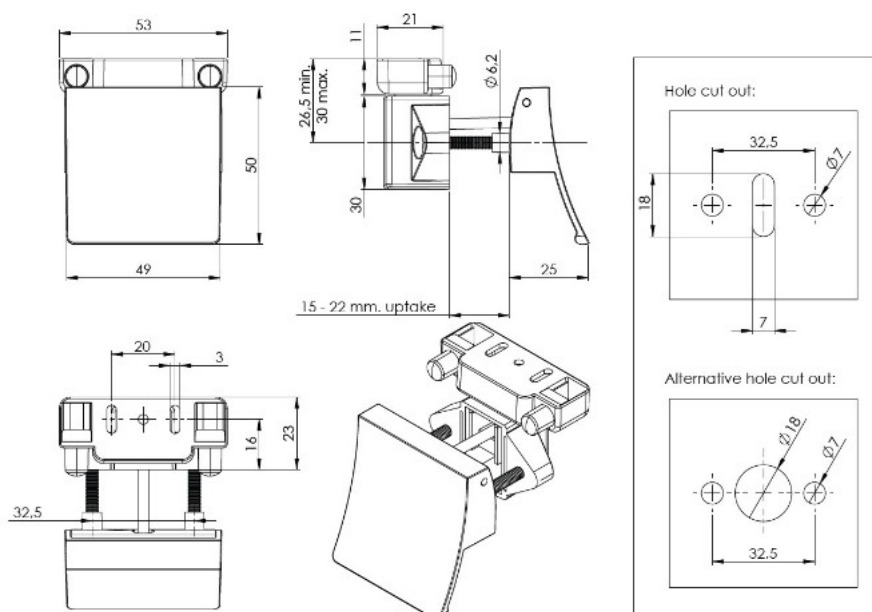

## Description:

Slam Lock "RV", W/Lift Handle "L", 15-22mm, Black, Zamak Handle & Grey ABS Housing, Incl. Grey ABS Striker W/Spring Tension

## Item number:

14.03.076-0

Units	Box	Carton	HS Code	Barcode
Pcs.	10	100	8301300000	
				5704866518369